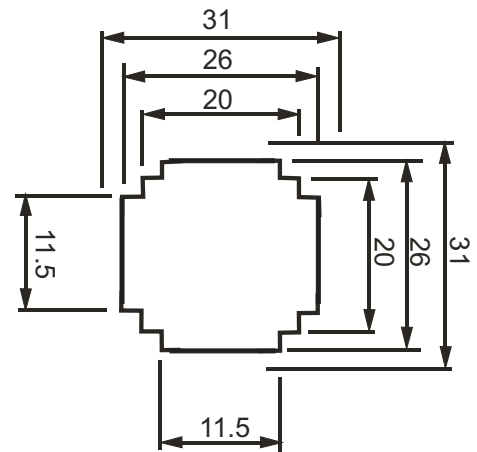

### SELECTION CHART

RATIO		1.25 VA	2.5 VA	5 VA	10 VA
50/5A	CLASS	3		-	
60/5A	CLASS	1	-	-	
75/5A	CLASS	1	-	-	
80/5A	CLASS	1	-	-	
100/5A	CLASS	-	-	1	
125/5A	CLASS	-	-	1	
150/5A	CLASS	-	-	1	
200/5A	CLASS	-	-	1	
250/5A	CLASS	-	-	1	
300/5A	CLASS	-	-	1	
400/5A	CLASS	-	-	1	
500/5A	CLASS	-	-	1	
600/5A	CLASS	-	-	1	
750/5A	CLASS	-	-	1	

### Other Products Manufactured

Panel Meter

Engine PU

CT

Transducer

Temperature

UV/OV/PR

Timer