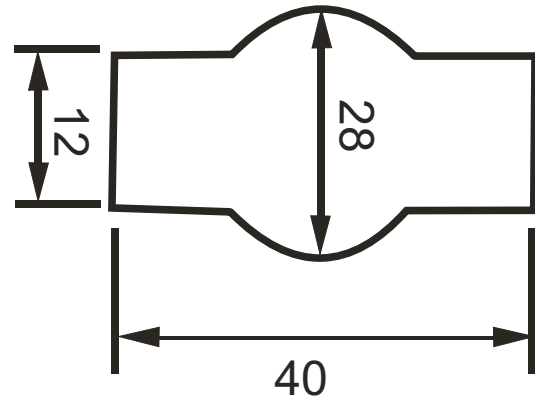

SELECTION CHART

RATIO		2.5 VA	5 VA	7.5 VA
150/5A	CLASS	3	-	-
200/5A	CLASS	1	-	-
250/5A	CLASS	1	-	-
300/5A	CLASS	1	3	-
400/5A	CLASS	-	1	3
500/5A	CLASS	-	0.5	1
600/5A	CLASS	-	0.5	1
750/5A	CLASS	-	0.5	1
800/5A	CLASS	-	0.5	1

Other Products Manufactured

Panel Meter

Engine PU

CT

Transducer

Temperature

UV/OV/PR

Timer